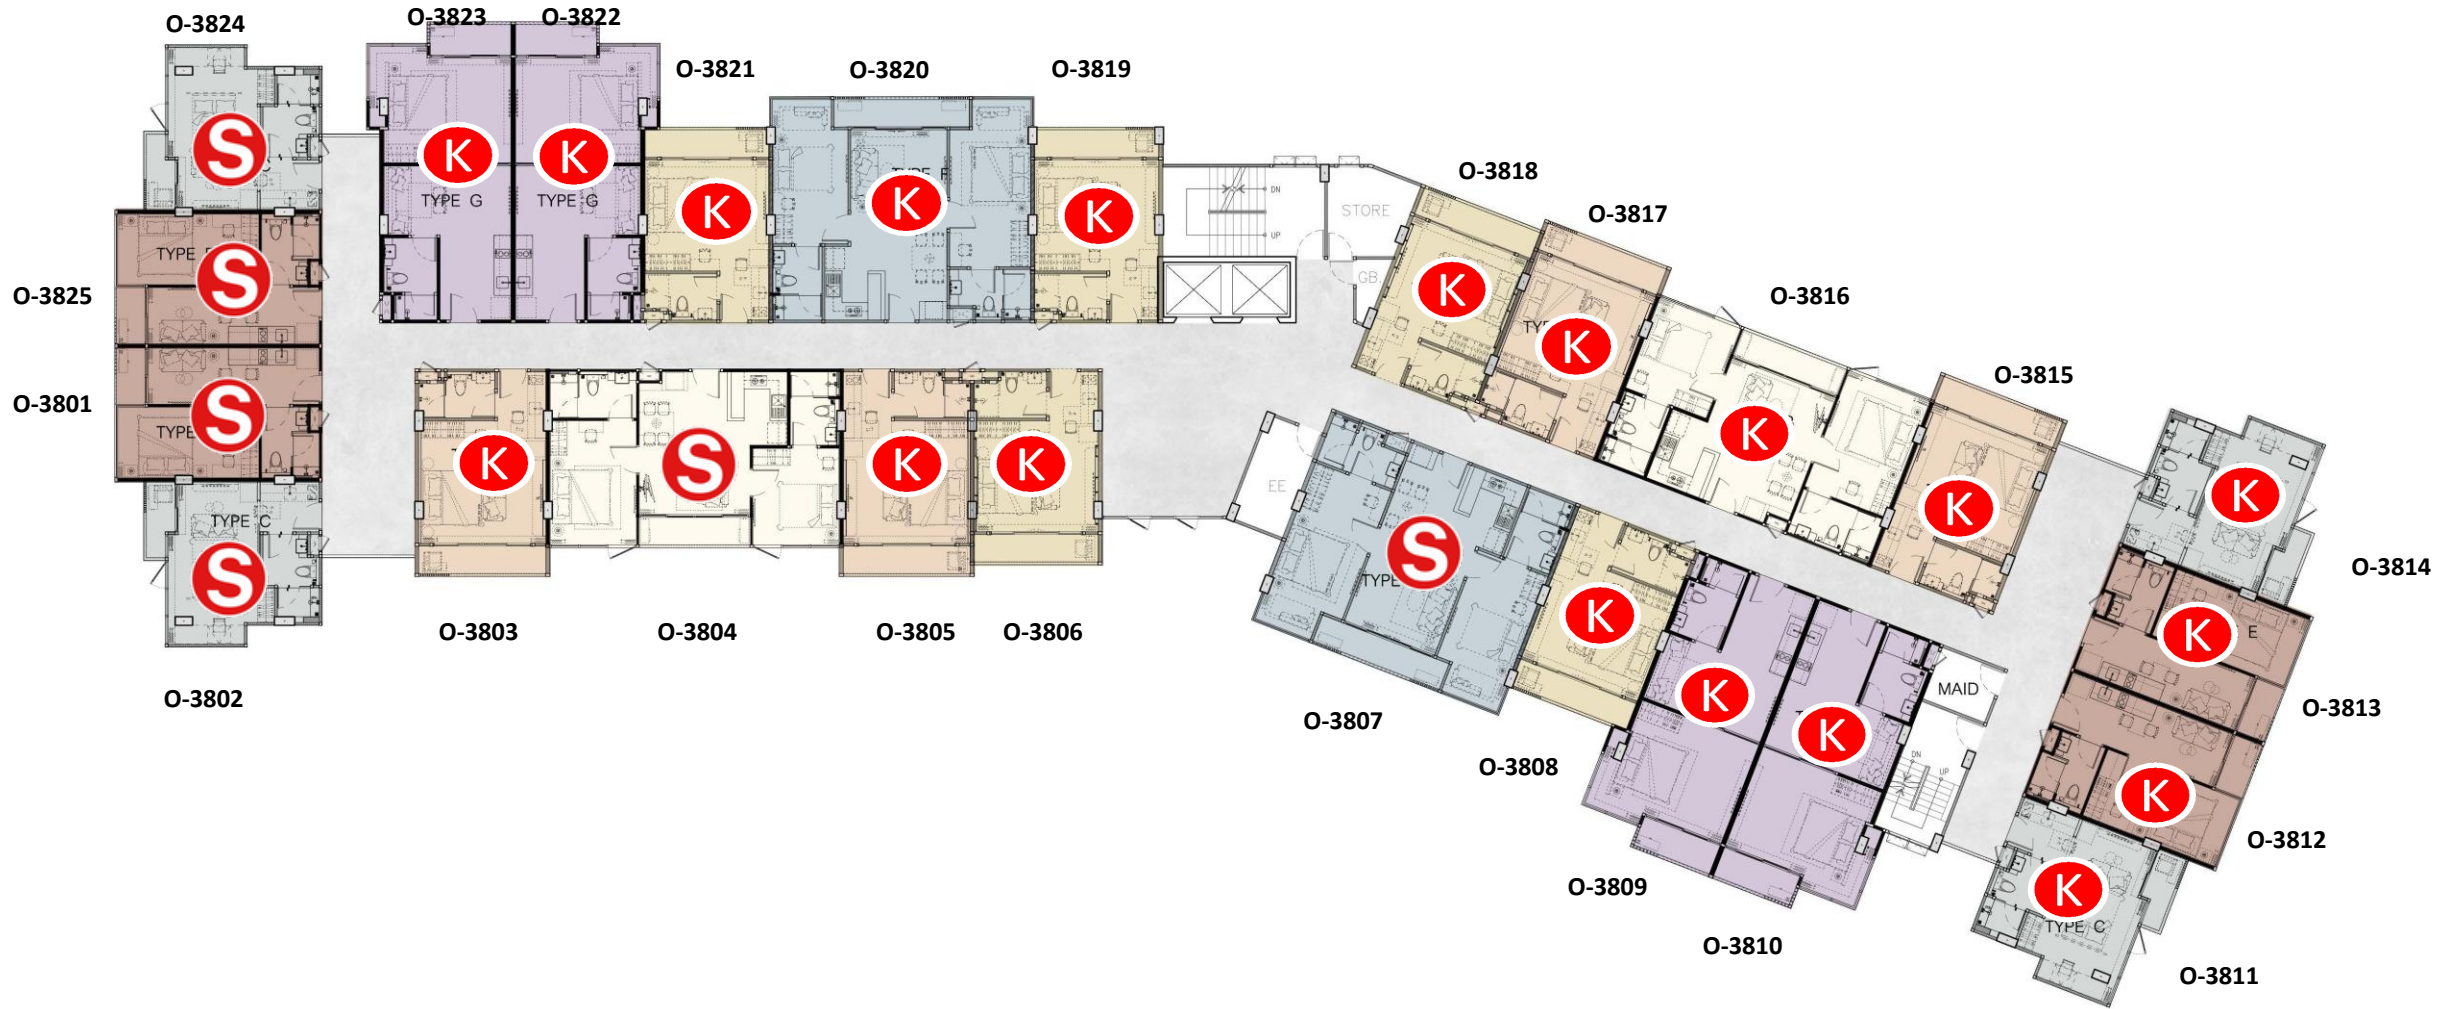

VIP SPACE ODYSSEY

CONDOMINIUM

Phase2

Building 3

8 Floors

Floor1
Building 3

BASEMENT FLOOR PLAN
SCALE : 250
BUILDING 1

Floor 2

Building 3

Floor3

Building 3

Floor 4

Building 3

Floor 5

Building 3

Floor 6
Building 3

Floor 7

Building 3

Floor 8

Building 3

Building4
5 Floors

Floor 1

Building 4

Floor 2

Building 4

Floor 3

Building 4

Floor 4

Building 4

Floor 5

Building 4

Floor 6