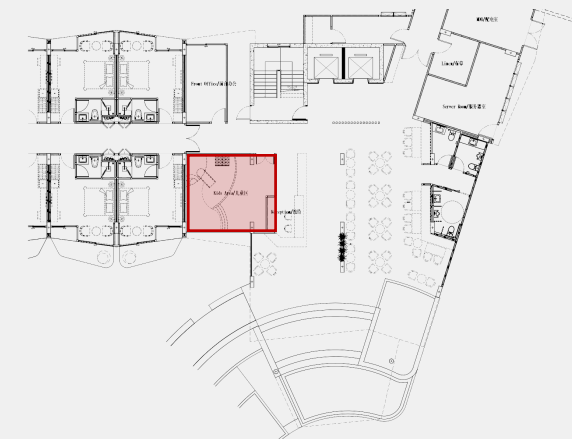

Building H

Lobby layout

Building H- Lobby

Public
Area >>

WPC集成板
WPCpanel

WPC集成板
WPCpanel

木纹铝板
Woodgrainaluminumplate

1
涂料
Paint
L00502-3
White Silk
素衣

Building H- Kid Club

Public Area

Building H- Restaurant

Building H- Restaurant

Public Area

哑光瓷砖
MatteTile

人造石
Stone

WPC集成板
WPCpanel