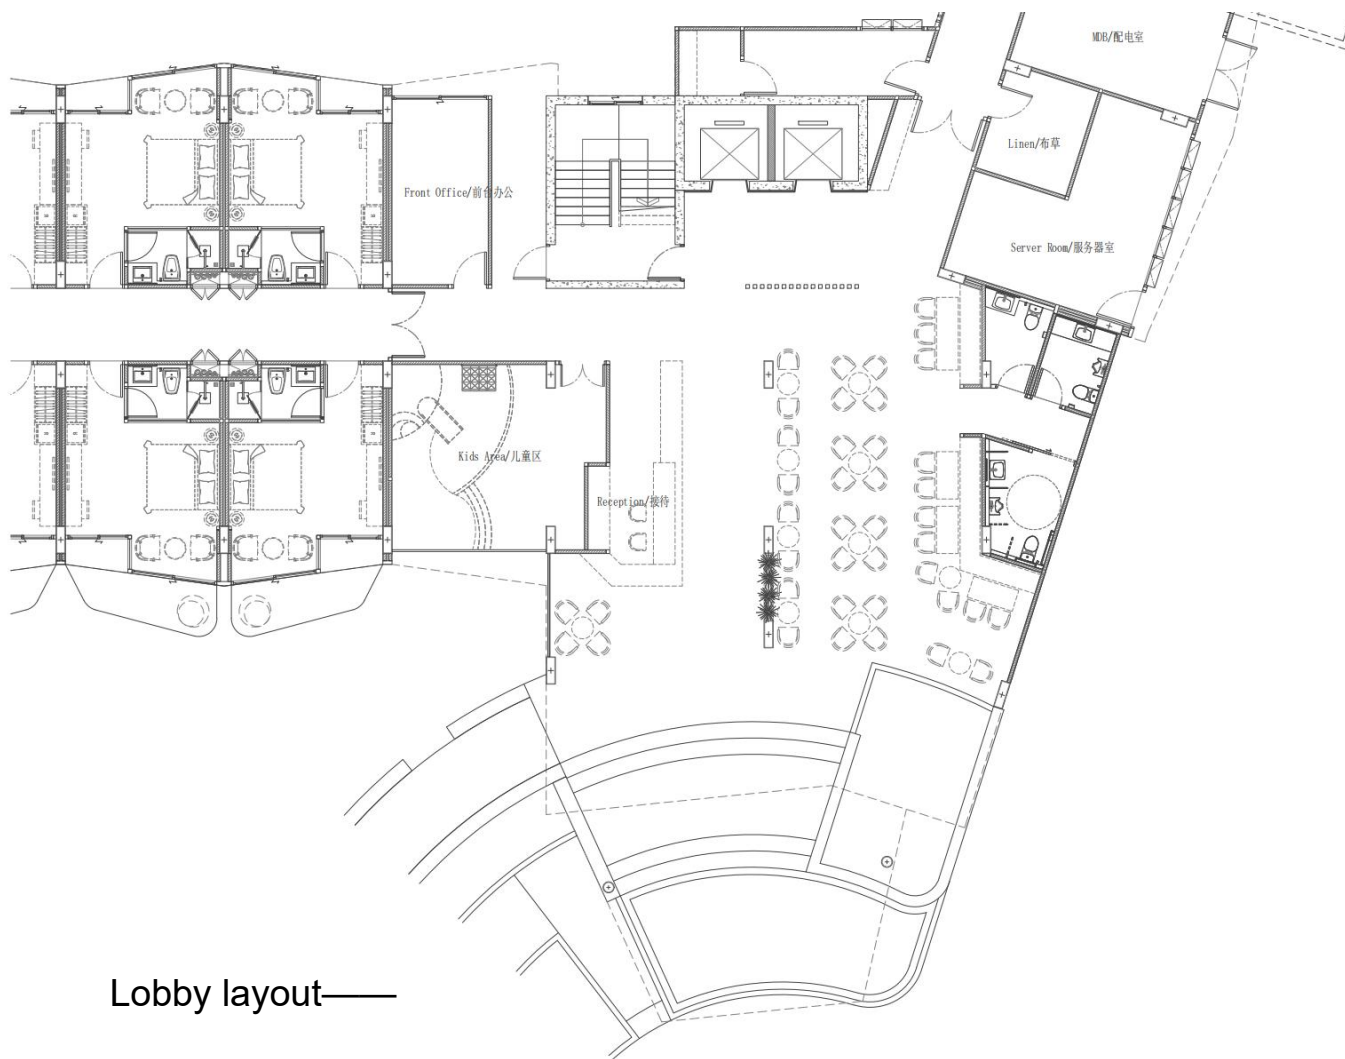

Building H

Lobby layout

Building H- Lobby

Public
Area >>

WPC集成板
WPCpanel

WPC集成板
WPCpanel

木纹铝板
Woodgrainaluminumplate

1
涂料
Paint
L00502-3
White Silk
素衣