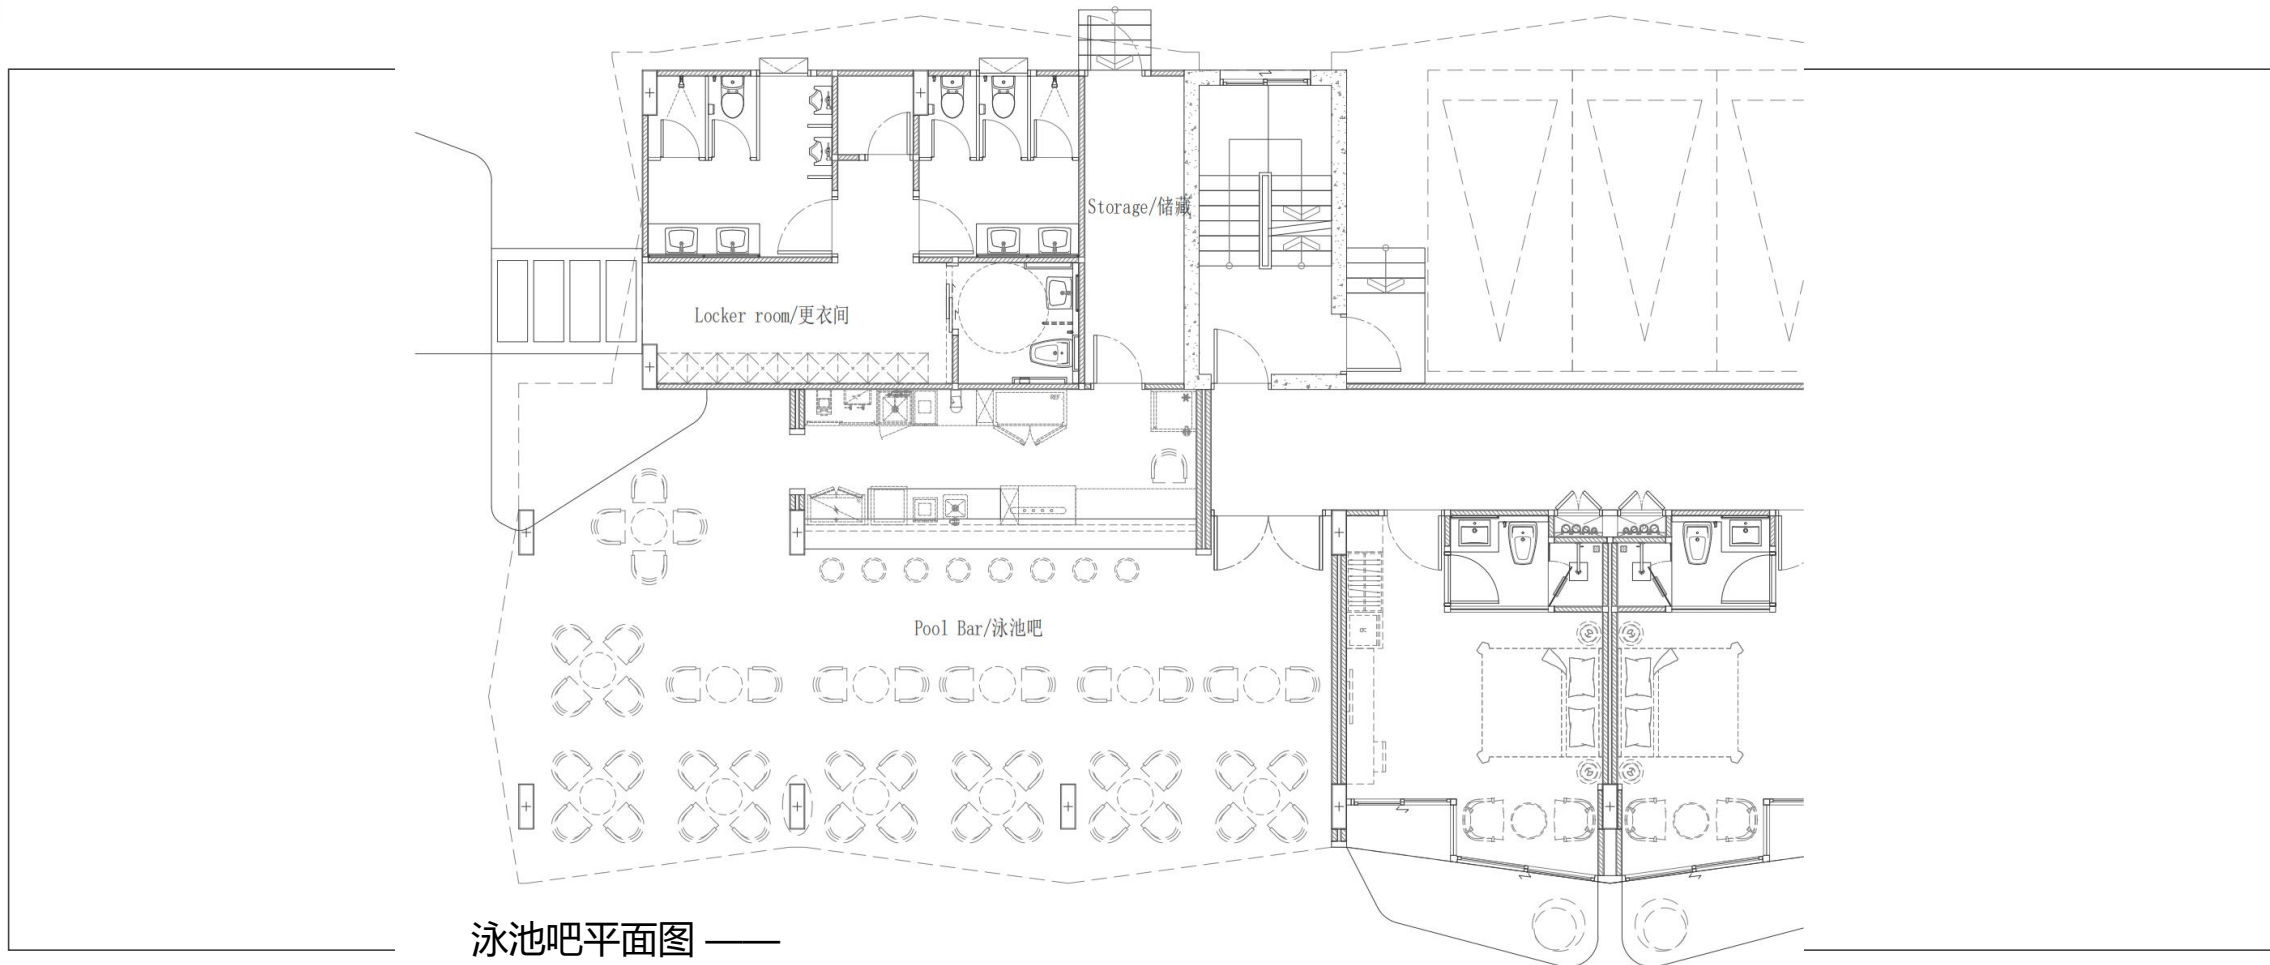

Building H- Restaurant