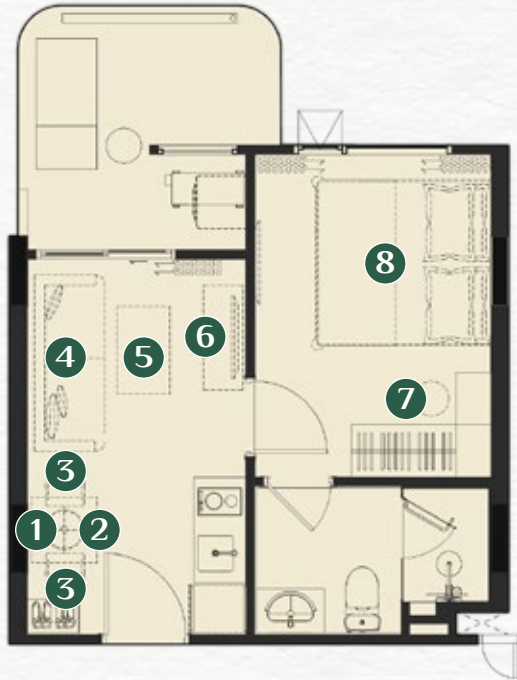

1BS - 30 SQ.M.

PACKAGE 150,000 THB.*

7 STOOL

8 KING BED WITH MATTRESS (6 FT.)

FURNITURE PACKAGE

1 PENDANT LAMP

2 DINING TABLE

3 DINING CHAIRS X2

4 SOFA

5 COFFEE TABLE

6 TV CABINET

1BSA - 35 SQ.M.

PACKAGE 150,000 THB.*

7 STOOL

8 KING BED WITH MATTRESS (6 FT.)

FURNITURE PACKAGE

1 PENDANT LAMP

2 DINING TABLE

3 DINING CHAIRS X2

4 SOFA

5 COFFEE TABLE

6 TV CABINET

7 STOOL

8 KING BED WITH MATTRESS (6 FT.)

2 DINING TABLE

3 DINING CHAIRS X2

4 SOFA

5 COFFEE TABLE

6 TV CABINET

7 STOOL

8 KING BED WITH MATTRESS (6 FT.)

9 BENCH