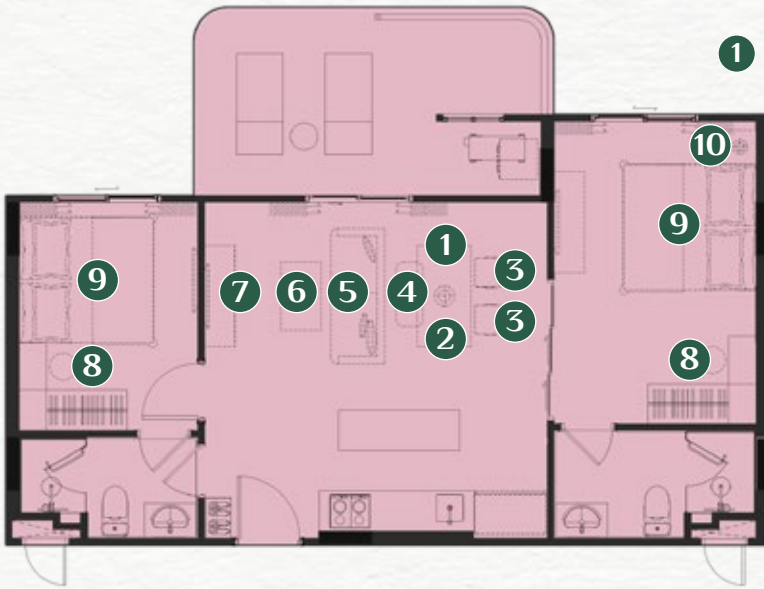

4 BENCH DINING

5 SOFA

6 COFFEE TABLE

7 TV CABINET

8 STOOL

9 KING BED WITH MATTRESS (6 FT.)

10 NIGHT TABL

1BPLA - 60 SQ.M.

5 SOFA

6 COFFEE TABLE

7 TV CABINET

8 STOOL X2

9 KING BED WITH MATTRESS (6 FT.) X2

10 NIGHT TABL

11 BENCH

FURNITURE PACKAGE

1 PENDANT LAMP

2 DINING TABLE

3 DINING CHAIRS X2

4 BENCH DINING

5 SOFA

6 COFFEE TABLE

7 TV CABINET

8 STOOL X2

9 KING BED WITH MATTRESS (6 FT.) X2

10 NIGHT TABL

2BMA - 74 SQ.M.

PACKAGE 270,000 THB.*

*COMPANY RESERVES THE RIGHT TO AMEND THE TERMS AND CONDITIONS OR WITHDRAW THE CARD, AT ANY TIME FOR ANY REASON, WITHOUT PRIOR NOTICE.