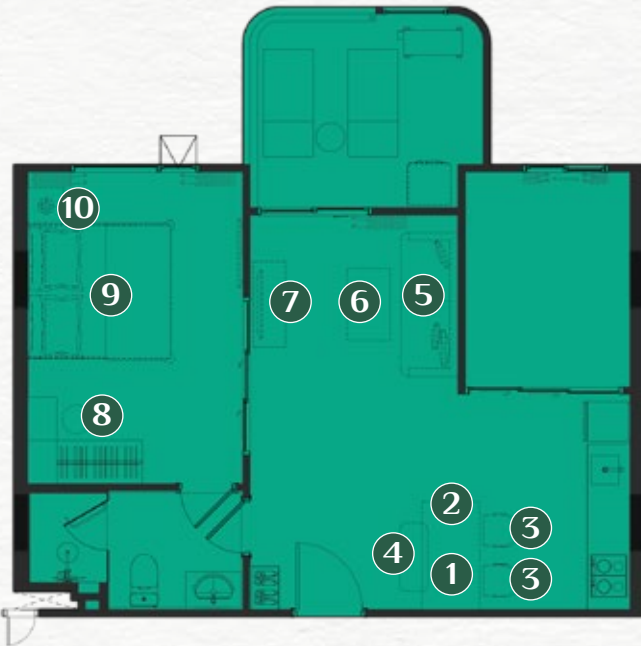

FURNITURE PACKAGE