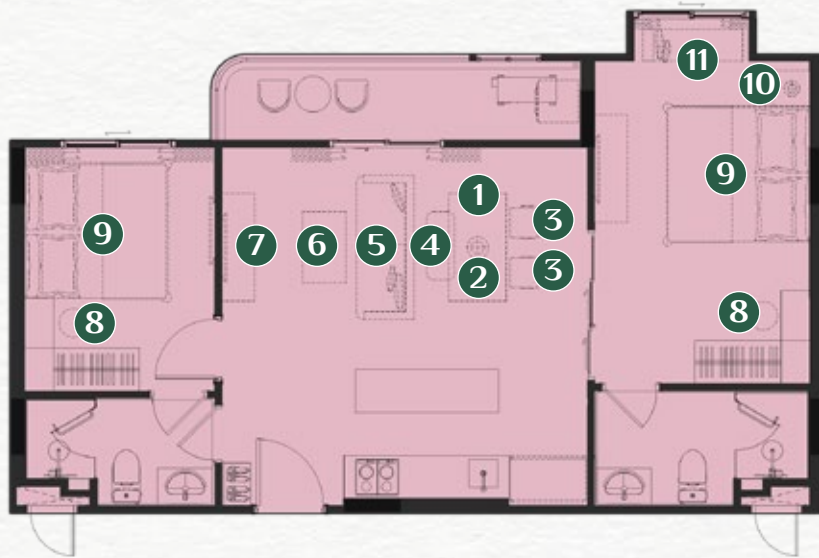

4 BENCH DINING

5 SOFA

6 COFFEE TABLE

7 TV CABINET

8 STOOL

9 KING BED WITH MATTRESS (6 FT.)

10 NIGHT TABL

1BPLA - 60 SQ.M.

PACKAGE 250,000 THB.*

FURNITURE PACKAGE

1 PENDANT LAMP

2 DINING TABLE

3 DINING CHAIRS X2

4 BENCH DINING

2BM - 67 SQ.M.

PACKAGE 280,000 THB.*

5 SOFA

6 COFFEE TABLE

7 TV CABINET

8 STOOL X2

9 KING BED WITH MATTRESS (6 FT.) X2

10 NIGHT TABL

11 BENCH

FURNITURE PACKAGE