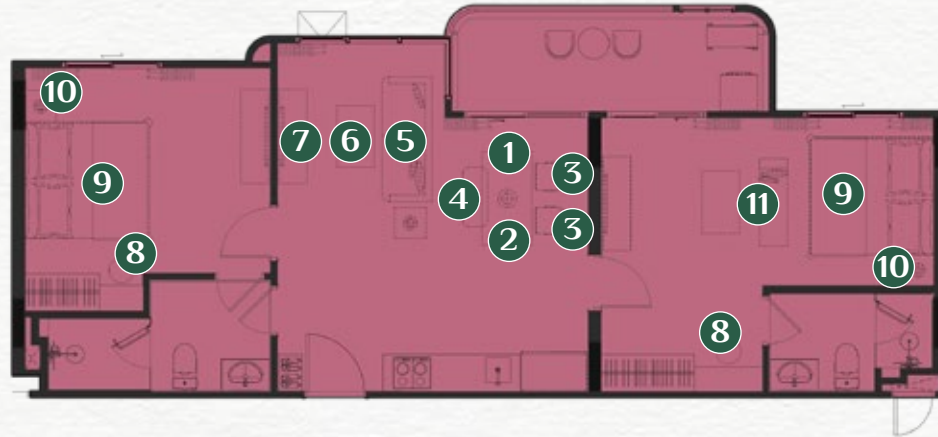

FURNITURE PACKAGE