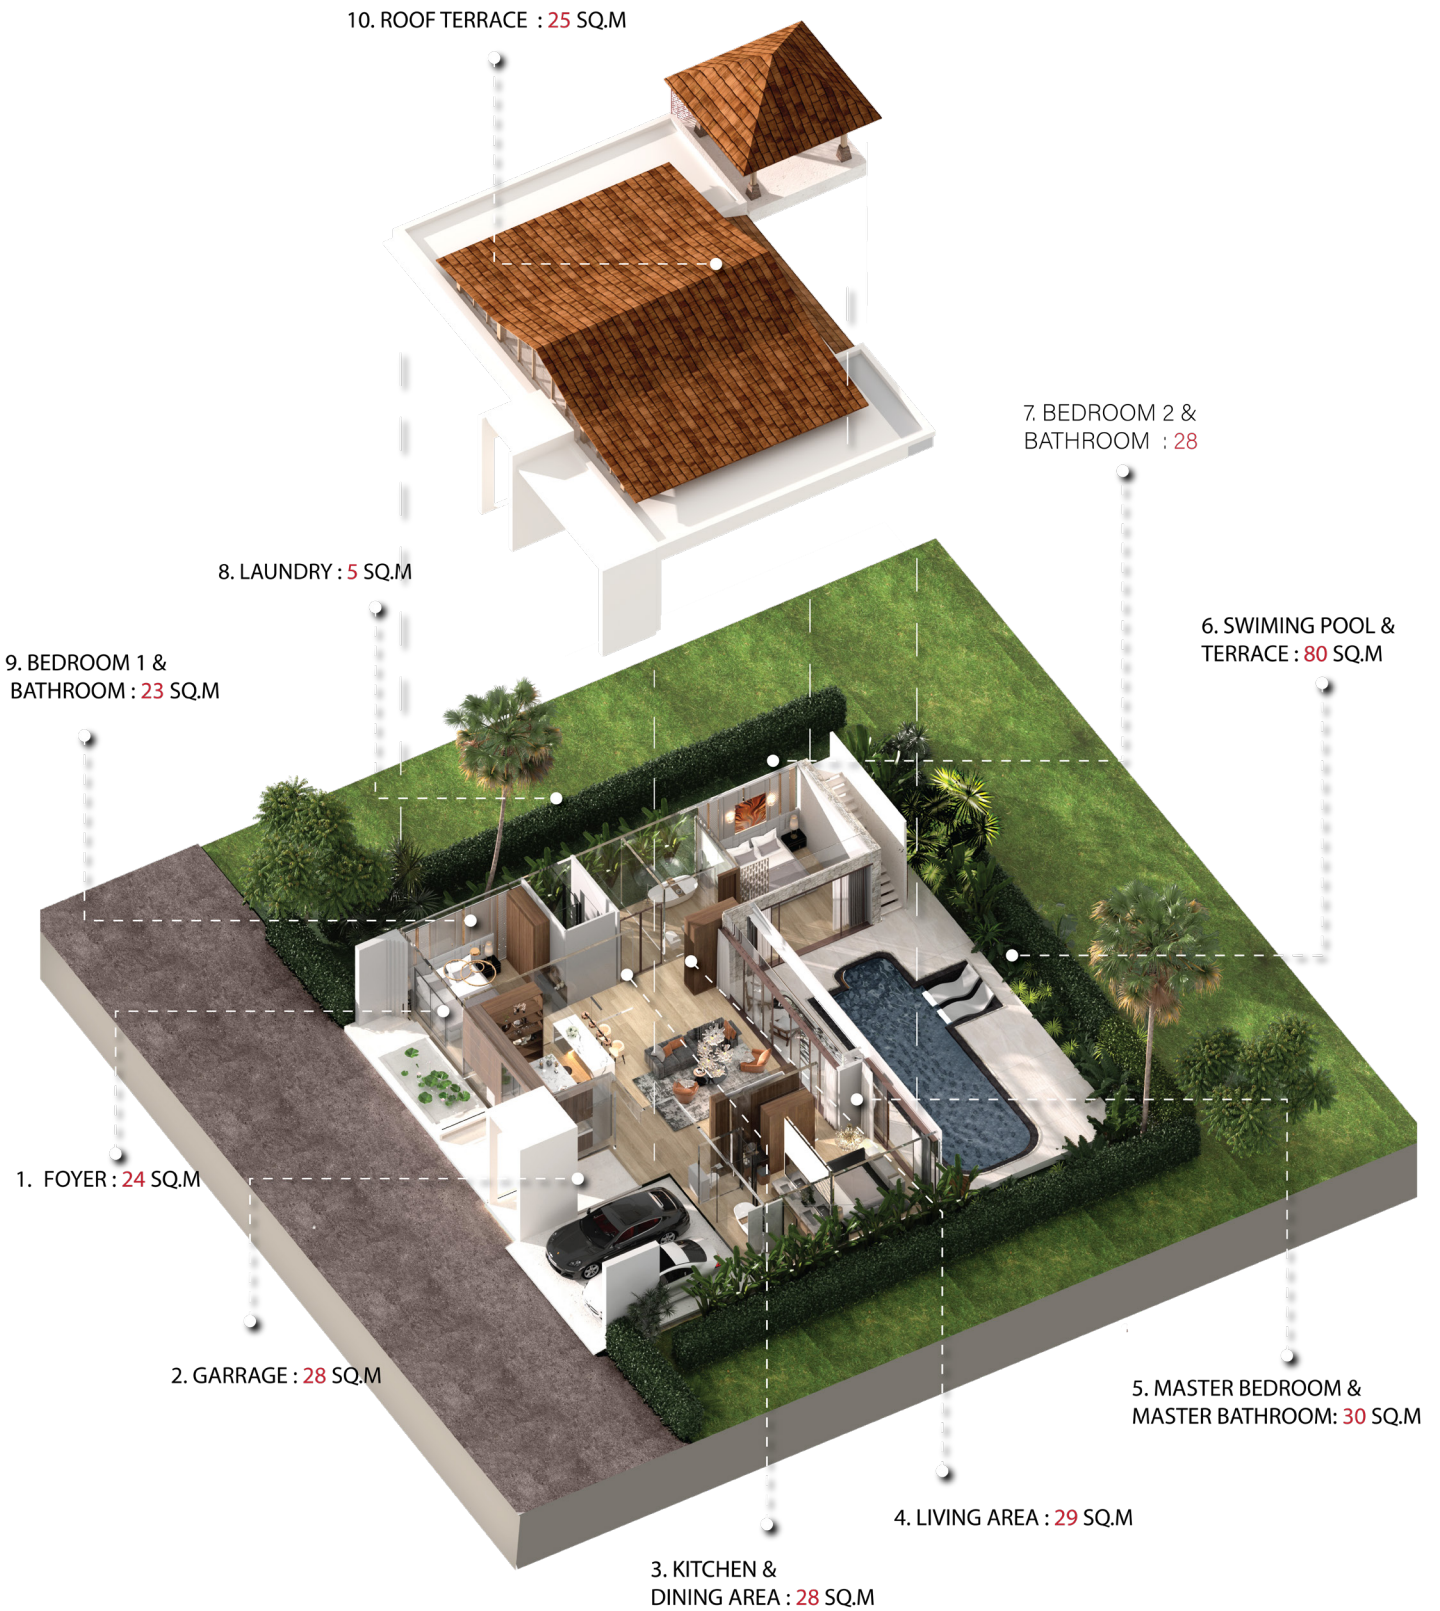

THE GOLDEN HILL
VILLAS

THE GOLDEN HILL
VILLAS

THE GOLDEN HILL
VILLAS

THE GOLDEN HILL
VILLAS

THE GOLDEN HILL
VILLAS

THE GOLDEN HILL
VILLAS

THE GOLDEN HILL
VILLAS

- 1. GARRAGE : 24 SQ.M
- 2. GARRAGE : 28 SQ.M
- 3. KITCHEN & DINING AREA : 28 SQ.M
- 4. LIVING AREA : 29 SQ.M
- 5. MASTER BEDROOM & MASTER BATHROOM : 30 SQ.M

- 6. SWIMMING POOL & TERRACE : 80 SQ.M
- 7. BEDROOM 2 & BATHROOM : 28 SQ.M
- 8. LAUNDRY : 5 SQ.M
- 9. BEDROOM 1 & BATHROOM : 23 SQ.M
- 10. ROOF TERRACE : 25 SQ.M

TOTAL : 301 SQ.M

The Golden Hill Villas
Modern Elegance, Golden Living,
Timeless Investment Pool Villa
Cherngtalay Bangtao Phuket