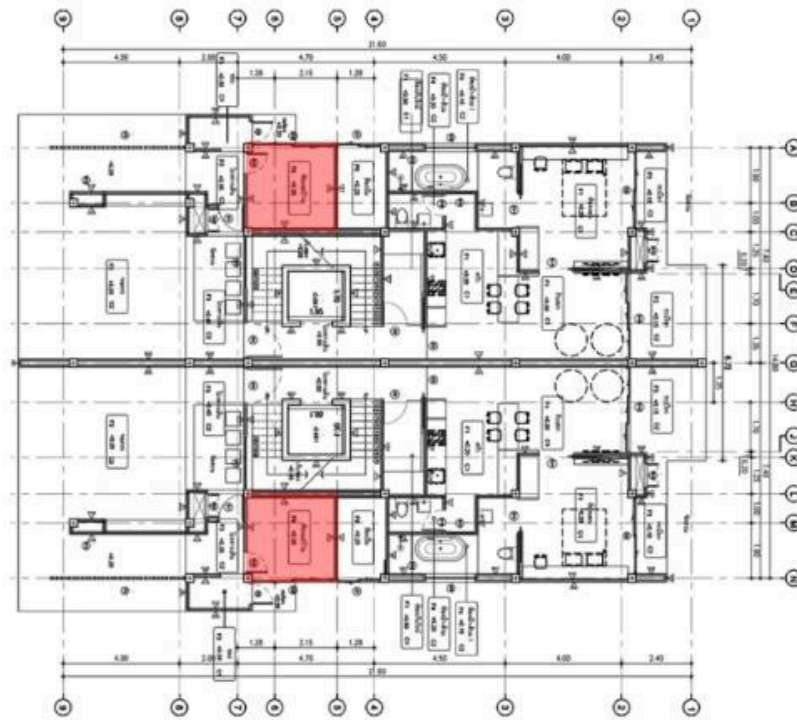

COMMON AREA

COMMON AREA

COMMON AREA

COMMON AREA

ELEVATOR

ELEVATOR

ELEVATOR MODEL (KONE E MonoSpace)

Person/ Reted load	Rated Speed (m/s)	Car Size BB*DD (mm)
08/ 630	1.0 to 1.75	1100*1400

FOR ILLUSTRATIVE PURPOSE ONLY

ELEVATOR MODEL

STORAGE

STORAGE