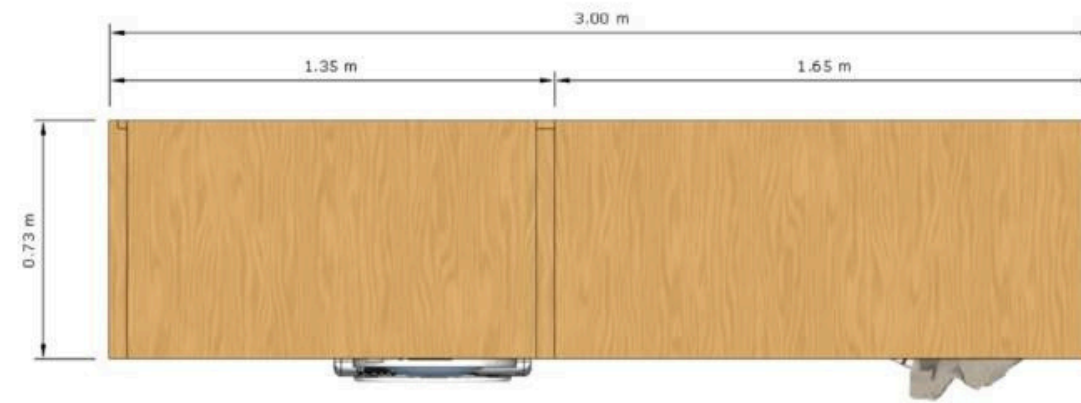

COMMON AREA

COMMON AREA

COMMON AREA

COMMON AREA

ELEVATOR

ELEVATOR

ELEVATOR MODEL (KONE E MonoSpace)

Person/ Reted load	Rated Speed (m/s)	Car Size BB*DD (mm)
08/ 630	1.0 to 1.75	1100*1400

FOR ILLUSTRATIVE PURPOSE ONLY

ELEVATOR MODEL

STORAGE

STORAGE